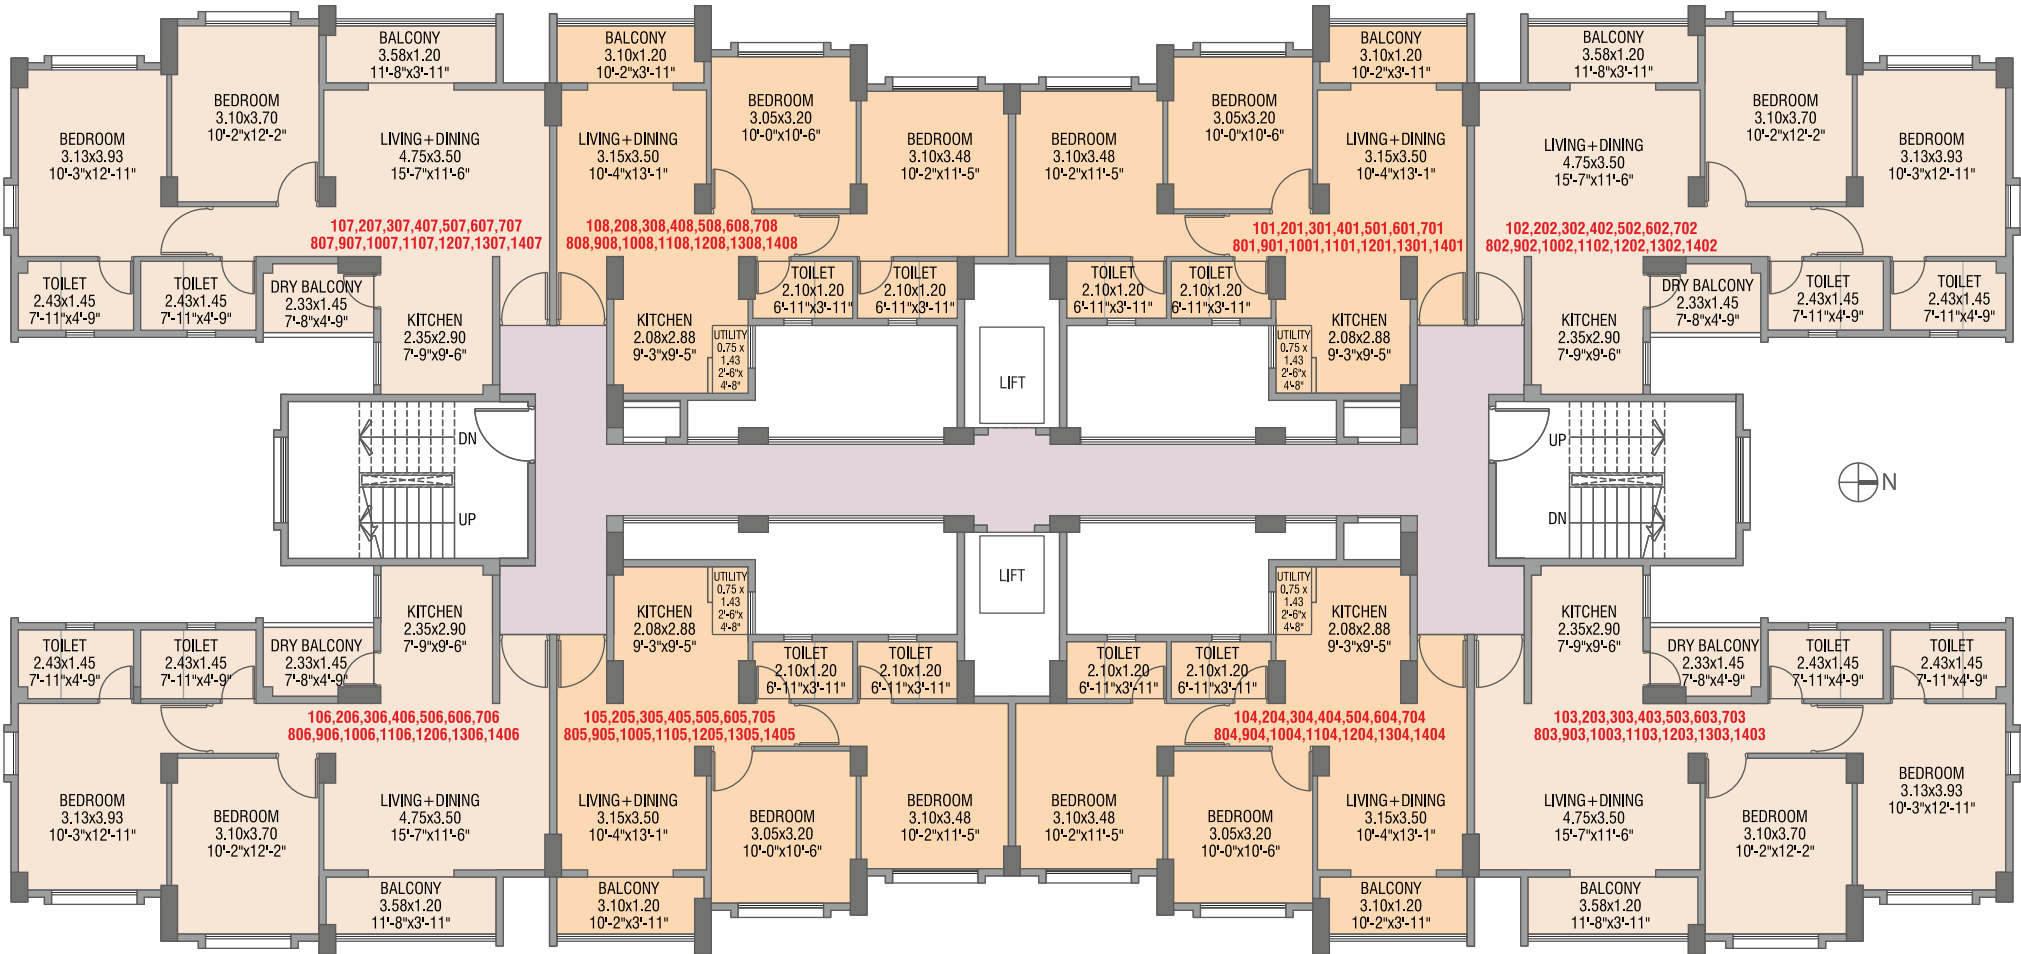

2BHK+

Carpet Area
Area 56.47 sq.mt.
Balconies 12.10 sq.mt.
Total 68.57 sq.mt.

2BHK

Carpet Area
Area 50.73 sq.mt.
Balconies 3.57 sq.mt.
Total 54.30 sq.mt.

GARDEN VIEW

2BHK

Carpet Area
Area 50.73 sq.mt.
Balconies 3.57 sq.mt.
Total 54.30 sq.mt.

2BHK+

Carpet Area
Area 56.47 sq.mt.
Balconies 12.10 sq.mt.
Total 68.57 sq.mt.

2BHK+

Carpet Area
Area 56.47 sq.mt.
Balconies 12.10 sq.mt.
Total 68.57 sq.mt.

2BHK

Carpet Area
Area 50.73 sq.mt.
Balconies 3.57 sq.mt.
Total 54.30 sq.mt.

VALLEY VIEW

2BHK

Carpet Area
Area 50.73 sq.mt.
Balconies 3.57 sq.mt.
Total 54.30 sq.mt.

2BHK+

Carpet Area
Area 56.47 sq.mt.
Balconies 12.10 sq.mt.
Total 68.57 sq.mt.