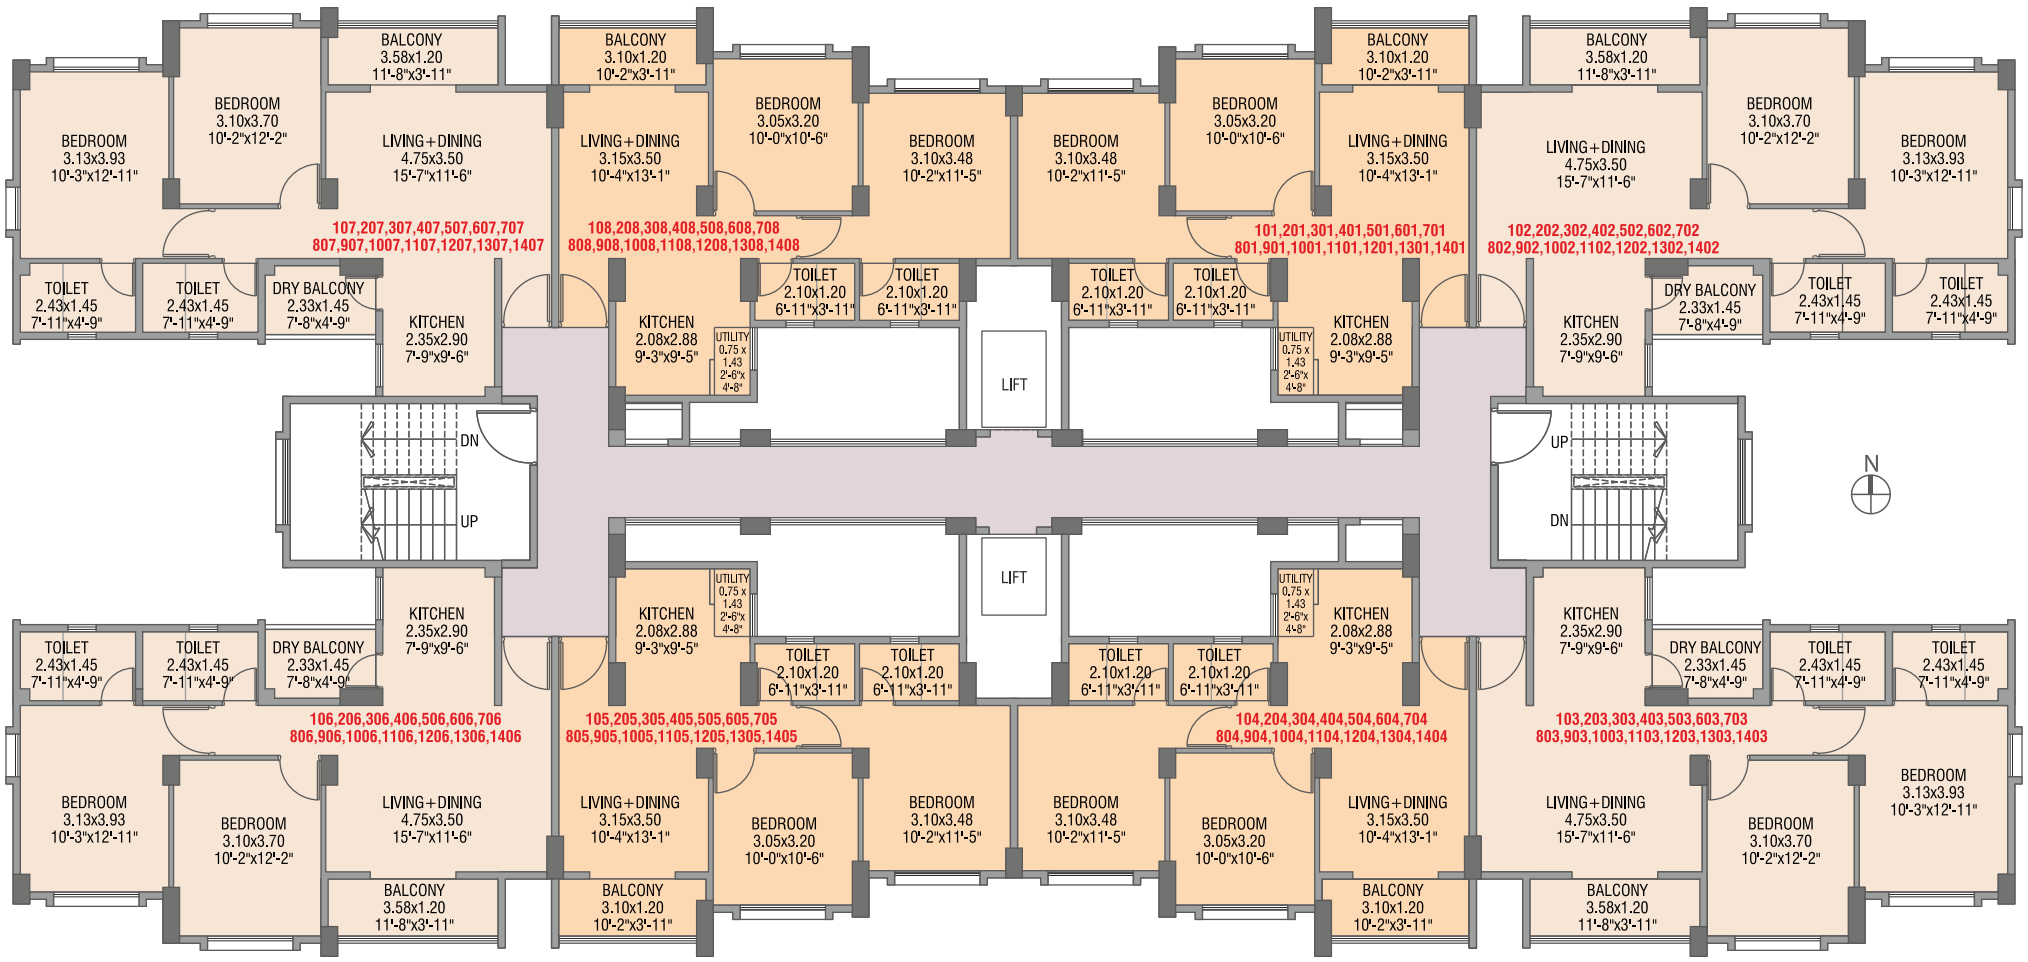

2BHK+

Carpet Area
Area 56.47 sq.mt.
Balconies 12.10 sq.mt.
Total 68.57 sq.mt.

2BHK

Carpet Area
Area 50.73 sq.mt.
Balconies 3.57 sq.mt.
Total 54.30 sq.mt.

GARDEN VIEW

2BHK

Carpet Area
Area 50.73 sq.mt.
Balconies 3.57 sq.mt.
Total 54.30 sq.mt.

2BHK+

Carpet Area
Area 56.47 sq.mt.
Balconies 12.10 sq.mt.
Total 68.57 sq.mt.

2BHK+

Carpet Area
Area 56.47 sq.mt.
Balconies 12.10 sq.mt.
Total 68.57 sq.mt.

2BHK

Carpet Area
Area 50.73 sq.mt.
Balconies 3.57 sq.mt.
Total 54.30 sq.mt.

HILL VIEW

2BHK

Carpet Area
Area 50.73 sq.mt.
Balconies 3.57 sq.mt.
Total 54.30 sq.mt.

2BHK+

Carpet Area
Area 56.47 sq.mt.
Balconies 12.10 sq.mt.
Total 68.57 sq.mt.