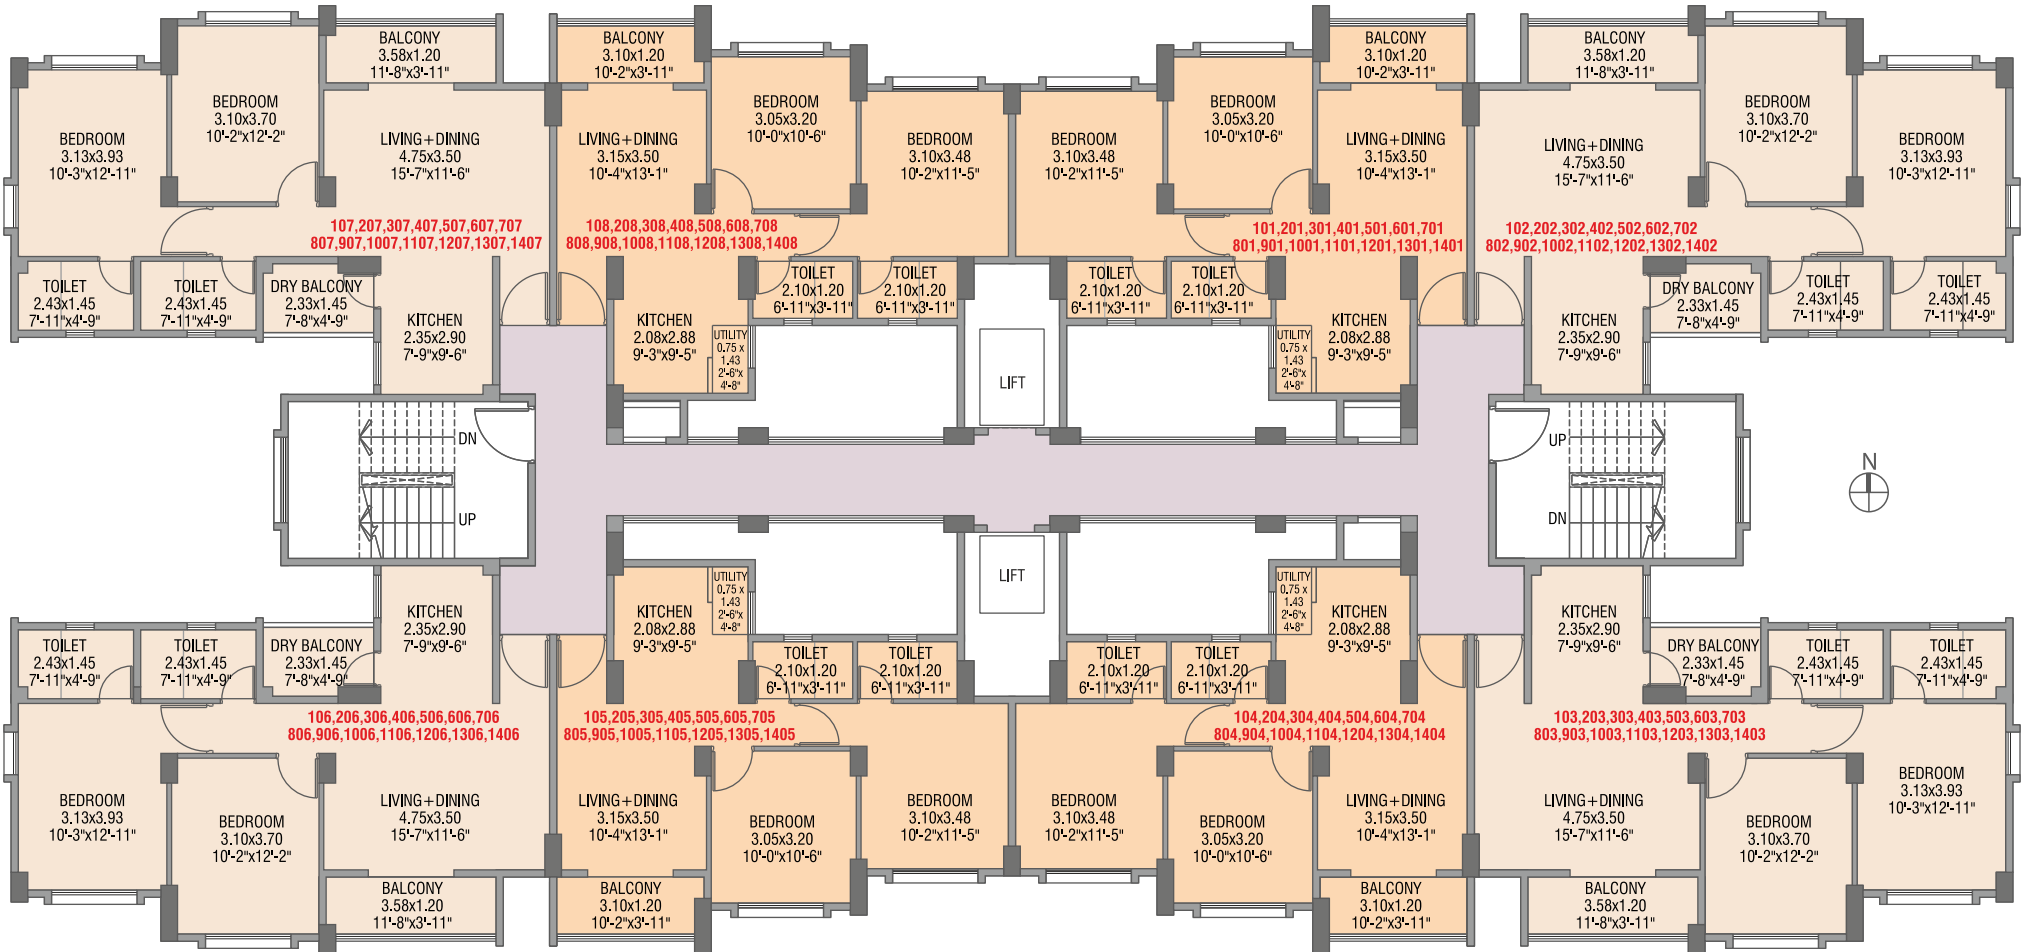

2BHK+

Carpet Area
Area 56.47 sq.mt.
Balconies 12.10 sq.mt.
Total 68.57 sq.mt.

2BHK

Carpet Area
Area 50.73 sq.mt.
Balconies 3.57 sq.mt.
Total 54.30 sq.mt.

GARDEN VIEW

Carpet Area
Area 50.73 sq.mt.
Balconies 3.57 sq.mt.
Total 54.30 sq.mt.

2BHK

Carpet Area
Area 56.47 sq.mt.
Balconies 12.10 sq.mt.
Total 68.57 sq.mt.

2BHK+

2BHK+

Carpet Area
Area 56.47 sq.mt.
Balconies 12.10 sq.mt.
Total 68.57 sq.mt.

2BHK

Carpet Area
Area 50.73 sq.mt.
Balconies 3.57 sq.mt.
Total 54.30 sq.mt.

HILL VIEW

Carpet Area
Area 50.73 sq.mt.
Balconies 3.57 sq.mt.
Total 54.30 sq.mt.

2BHK

Carpet Area
Area 56.47 sq.mt.
Balconies 12.10 sq.mt.
Total 68.57 sq.mt.

2BHK+